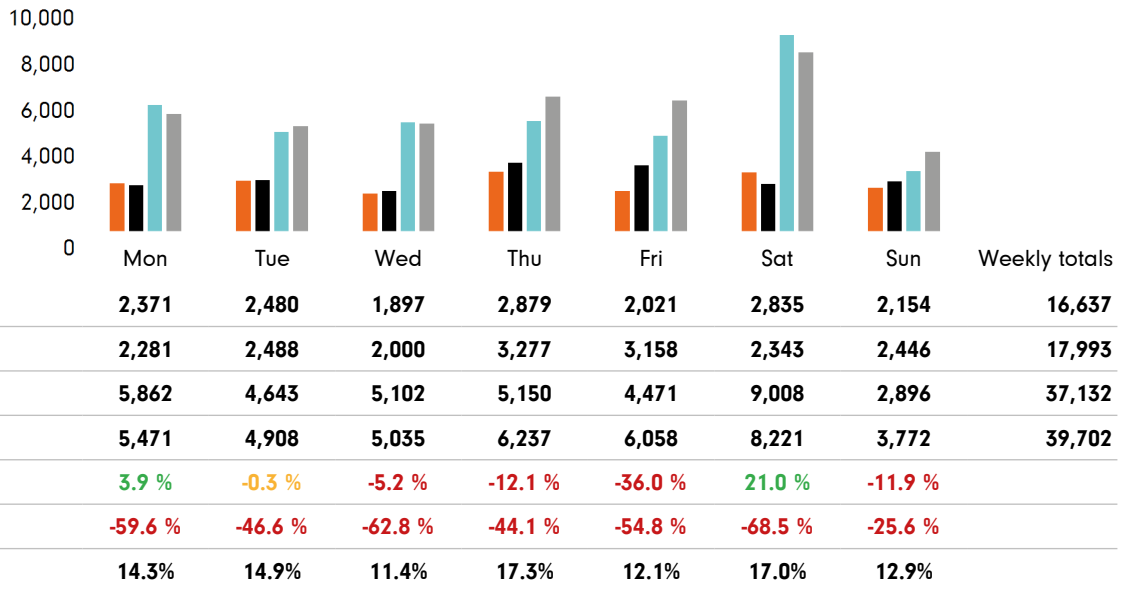

The change in footfall for Burnham on Sea over the last 52 weeks is 36.2% down on the previous year.

Footfall for the year to date is 38.9% down on the previous year.

The number of visitors counted for week commencing 16 November 2020 was 16,637.

The busiest day in week commencing 16 November 2020 was Thursday with 2,879 visitors.

The peak hour of the week was 11:00 on Thursday 19 November 2020 with footfall of 473

Footfall by week

■ This Week ■ Previous Year
■ Previous Week ■ 2 Years Ago

Weather

	Mon	Tue	Wed	Thu	Fri	Sat	Sun
This week	12°	15°	15°	10°	12°	12°	11°
Previous week	15°	13°	14°	13°	12°	15°	12°
Previous year	8°	11°	10°	9°	9°	10°	10°

Footfall by day

Footfall by hour

Footfall by week