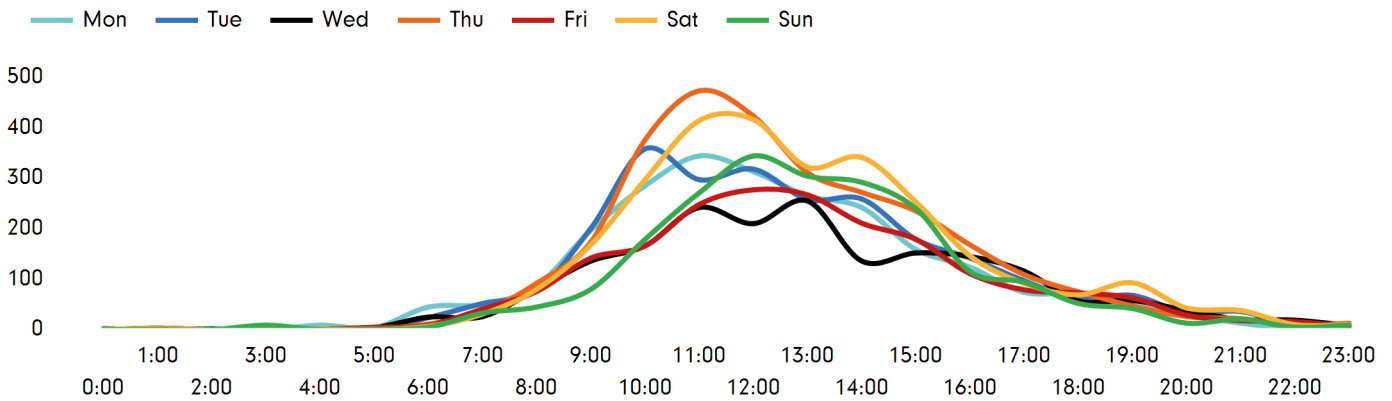

The change in footfall for Burnham on Sea over the last 52 weeks is 36.2% down on the previous year.

Footfall for the year to date is 38.9% down on the previous year.

The number of visitors counted for week commencing 16 November 2020 was 16,637.

The busiest day in week commencing 16 November 2020 was Thursday with 2,879 visitors.

The peak hour of the week was 11:00 on Thursday 19 November 2020 with footfall of 473

Footfall by week

■ This Week ■ Previous Year
■ Previous Week ■ 2 Years Ago

Weather

	Mon	Tue	Wed	Thu	Fri	Sat	Sun
This week	12°	15°	15°	10°	12°	12°	11°
Previous week	15°	13°	14°	13°	12°	15°	12°
Previous year	8°	11°	10°	9°	9°	10°	10°

Footfall by day

Footfall by hour

Footfall by week