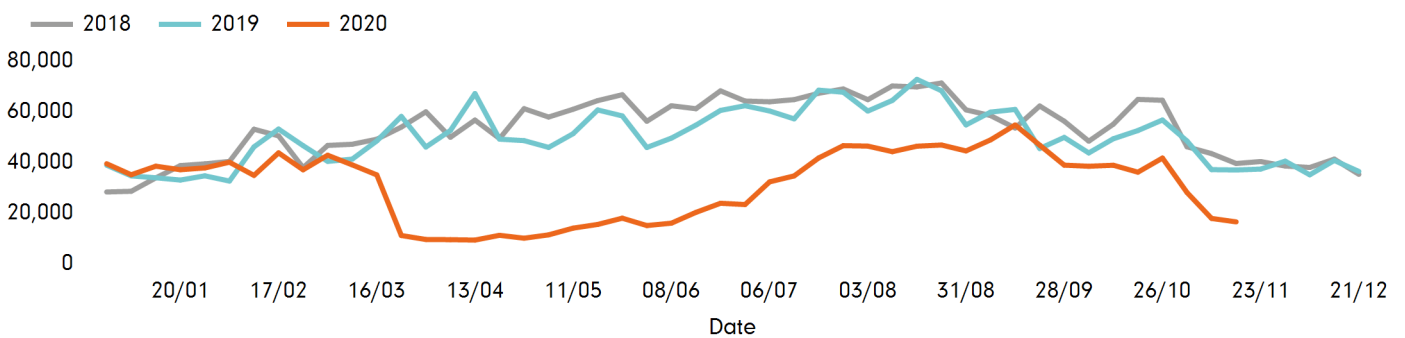

The change in footfall for Burnham on Sea over the last 52 weeks is 36.2% down on the previous year.

Footfall for the year to date is 38.9% down on the previous year.

The number of visitors counted for week commencing 16 November 2020 was 16,637.

The busiest day in week commencing 16 November 2020 was Thursday with 2,879 visitors.

The peak hour of the week was 11:00 on Thursday 19 November 2020 with footfall of 473

Footfall by week

■ This Week ■ Previous Year
■ Previous Week ■ 2 Years Ago

Weather

	Mon	Tue	Wed	Thu	Fri	Sat	Sun
This week	12°	15°	15°	10°	12°	12°	11°
Previous week	15°	13°	14°	13°	12°	15°	12°
Previous year	8°	11°	10°	9°	9°	10°	10°

Footfall by day

Footfall by hour

Footfall by week