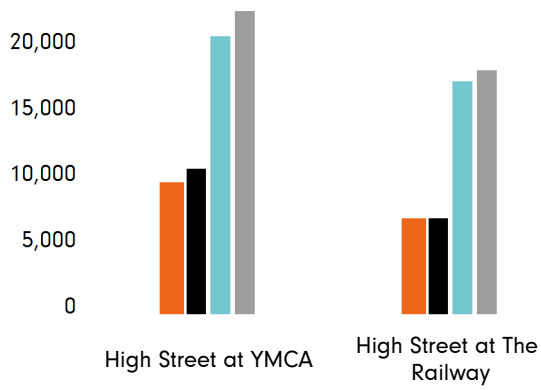

Footfall by location

■ This week
■ Previous week
■ Previous year
■ 2 Years ago

This Week	9,580	7,057
Previous Week	10,763	7,230
Previous Year	20,152	16,980
2 Years Ago	21,954	17,748
Week on week %	-11.0 %	-2.4 %
Year on Year %	-52.5 %	-58.4 %

Notes

Year to Date % Change is the annual % change in footfall from January of this year compared to the same period last year. Week1, 2020 to Week 47, 2020 Vs Week 1, 2019 to Week 47, 2019

Year on Year % Change is the % change in footfall for this week compared to the same week in the previous year. Week47, 2020 Vs Week 47, 2019

Week on Week % Change is the % change in footfall for this week from the previous week. Week47 2020 Vs Week 46 2020