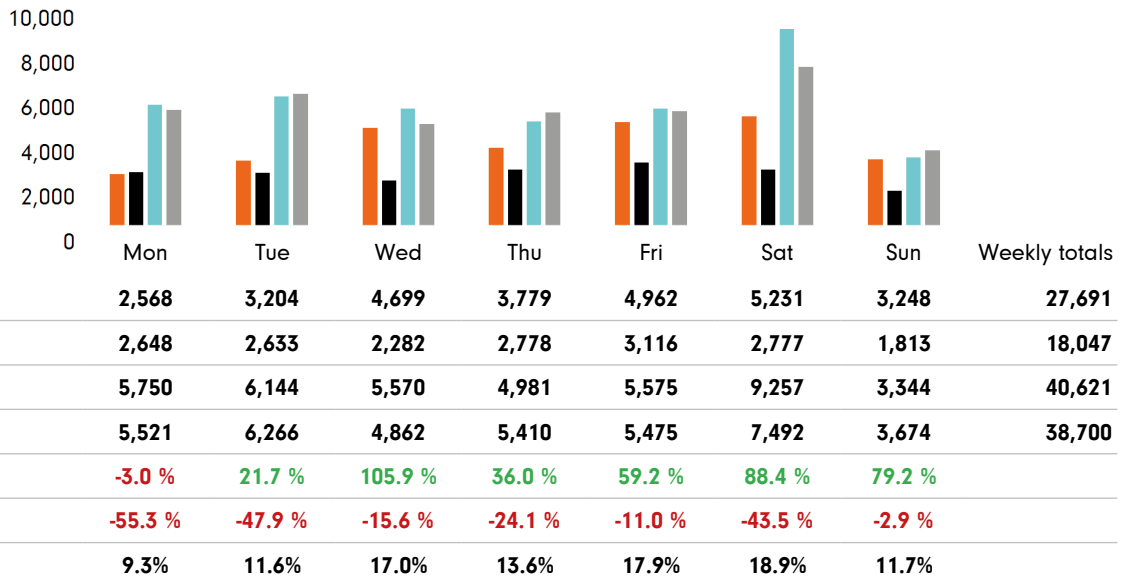

The change in footfall for Burnham on Sea over the last 52 weeks is 37.4% down on the previous year.

Footfall for the year to date is 39% down on the previous year.

The number of visitors counted for week commencing 30 November 2020 was 27,691.

The busiest day in week commencing 30 November 2020 was Saturday with 5,231 visitors.

The peak hour of the week was 11:00 on Friday 4 December 2020 with footfall of 858

Footfall by week

Weather

	Mon	Tue	Wed	Thu	Fri	Sat	Sun
This week	11°	8°	10°	6°	7°	7°	6°
Previous week	12°	13°	10°	9°	6°	12°	8°
Previous year	7°	8°	7°	9°	13°	10°	12°

Footfall by day

Footfall by hour

Footfall by week

Footfall by location

■ This week
 ■ Previous week
 ■ Previous year
 ■ 2 Years ago

This Week	16,114	11,577
Previous Week	10,578	7,469
Previous Year	23,126	17,495
2 Years Ago	22,067	16,633
Week on week %	52.3 %	55.0 %
Year on Year %	-30.3 %	-33.8 %