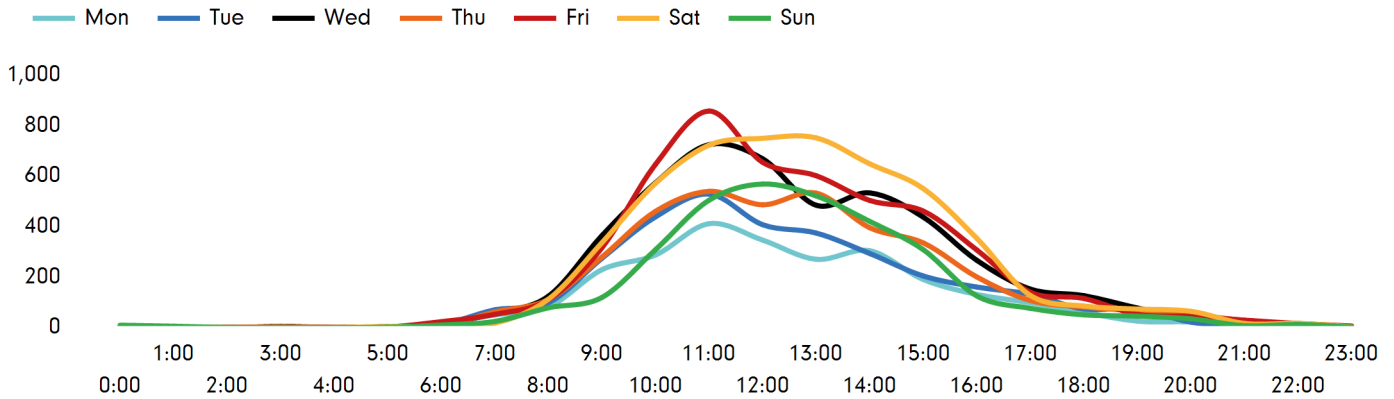

The change in footfall for Burnham on Sea over the last 52 weeks is 37.4% down on the previous year.

Footfall for the year to date is 39% down on the previous year.

The number of visitors counted for week commencing 30 November 2020 was 27,691.

The busiest day in week commencing 30 November 2020 was Saturday with 5,231 visitors.

The peak hour of the week was 11:00 on Friday 4 December 2020 with footfall of 858

Footfall by week

Weather

	Mon	Tue	Wed	Thu	Fri	Sat	Sun
This week	11°	8°	10°	6°	7°	7°	6°
Previous week	12°	13°	10°	9°	6°	12°	8°
Previous year	7°	8°	7°	9°	13°	10°	12°

Footfall by day

Footfall by hour

Footfall by week

Footfall by location

■ This week
 ■ Previous week
 ■ Previous year
 ■ 2 Years ago

This Week	16,114	11,577
Previous Week	10,578	7,469
Previous Year	23,126	17,495
2 Years Ago	22,067	16,633
Week on week %	52.3 %	55.0 %
Year on Year %	-30.3 %	-33.8 %