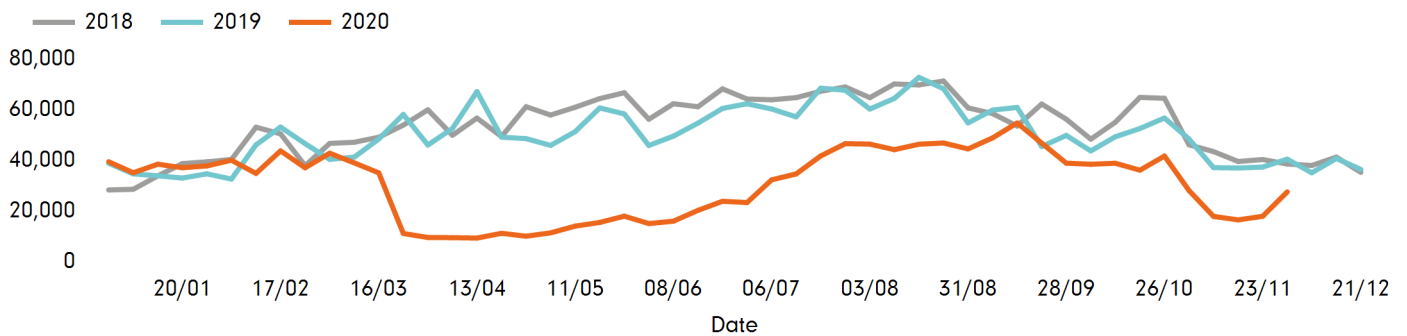

The change in footfall for Burnham on Sea over the last 52 weeks is 37.4% down on the previous year.

Footfall for the year to date is 39% down on the previous year.

The number of visitors counted for week commencing 30 November 2020 was 27,691.

The busiest day in week commencing 30 November 2020 was Saturday with 5,231 visitors.

The peak hour of the week was 11:00 on Friday 4 December 2020 with footfall of 858

Footfall by week

Weather

	Mon	Tue	Wed	Thu	Fri	Sat	Sun
This week	11°	8°	10°	6°	7°	7°	6°
Previous week	12°	13°	10°	9°	6°	12°	8°
Previous year	7°	8°	7°	9°	13°	10°	12°

Footfall by day

Footfall by hour

Footfall by week

Footfall by location

■ This week
 ■ Previous week
 ■ Previous year
 ■ 2 Years ago

This Week	16,114	11,577
Previous Week	10,578	7,469
Previous Year	23,126	17,495
2 Years Ago	22,067	16,633
Week on week %	52.3 %	55.0 %
Year on Year %	-30.3 %	-33.8 %