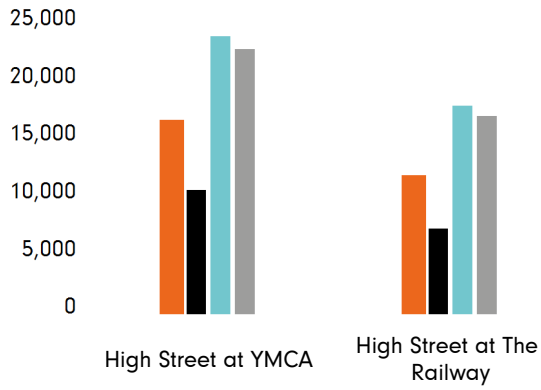

The change in footfall for Burnham on Sea over the last 52 weeks is 37.4% down on the previous year.

Footfall for the year to date is 39% down on the previous year.

The number of visitors counted for week commencing 30 November 2020 was 27,691.

The busiest day in week commencing 30 November 2020 was Saturday with 5,231 visitors.

The peak hour of the week was 11:00 on Friday 4 December 2020 with footfall of 858

Footfall by week

Weather

	Mon	Tue	Wed	Thu	Fri	Sat	Sun
This week	11°	8°	10°	6°	7°	7°	6°
Previous week	12°	13°	10°	9°	6°	12°	8°
Previous year	7°	8°	7°	9°	13°	10°	12°

Footfall by day

Footfall by hour

Footfall by week

Footfall by location

■ This week
 ■ Previous week
 ■ Previous year
 ■ 2 Years ago

This Week	16,114	11,577
Previous Week	10,578	7,469
Previous Year	23,126	17,495
2 Years Ago	22,067	16,633
Week on week %	52.3 %	55.0 %
Year on Year %	-30.3 %	-33.8 %