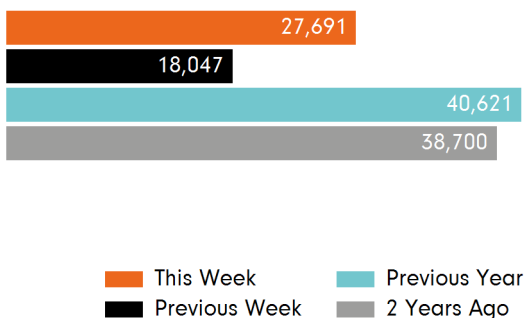

Footfall Report for: Burnham on Sea

Weekly Footfall

	Year to date %		Year on year %		Week on week %	
	2020	2019	2020	2019	2020	2019
Burnham on Sea	-39.0 %	-6.5 %	-31.8 %	5.0 %	53.4 %	8.3 %
South West	-42.1 %	-3.1 %	-44.2 %	-3.6 %	82.2 %	1.6 %
High Street Index(Coastal Town)	-37.2 %	-3.1 %	-34.7 %	-7.8 %	47.9 %	-1.1 %
High Street Index - BDSU(BDSU - Speciality)	-43.7 %	-2.6 %	-42.9 %	-3.4 %	42.0 %	0.1 %
UK	-45.0 %	-2.1 %	-47.7 %	-2.1 %	49.8 %	1.3 %

The change in footfall for Burnham on Sea over the last 52 weeks is 37.4% down on the previous year.

Footfall for the year to date is 39% down on the previous year.

The number of visitors counted for week commencing 30 November 2020 was 27,691.

The busiest day in week commencing 30 November 2020 was Saturday with 5,231 visitors.

The peak hour of the week was 11:00 on Friday 4 December 2020 with footfall of 858

Footfall by week

Weather

	Mon	Tue	Wed	Thu	Fri	Sat	Sun
This week	11°	8°	10°	6°	7°	7°	6°
Previous week	12°	13°	10°	9°	6°	12°	8°
Previous year	7°	8°	7°	9°	13°	10°	12°