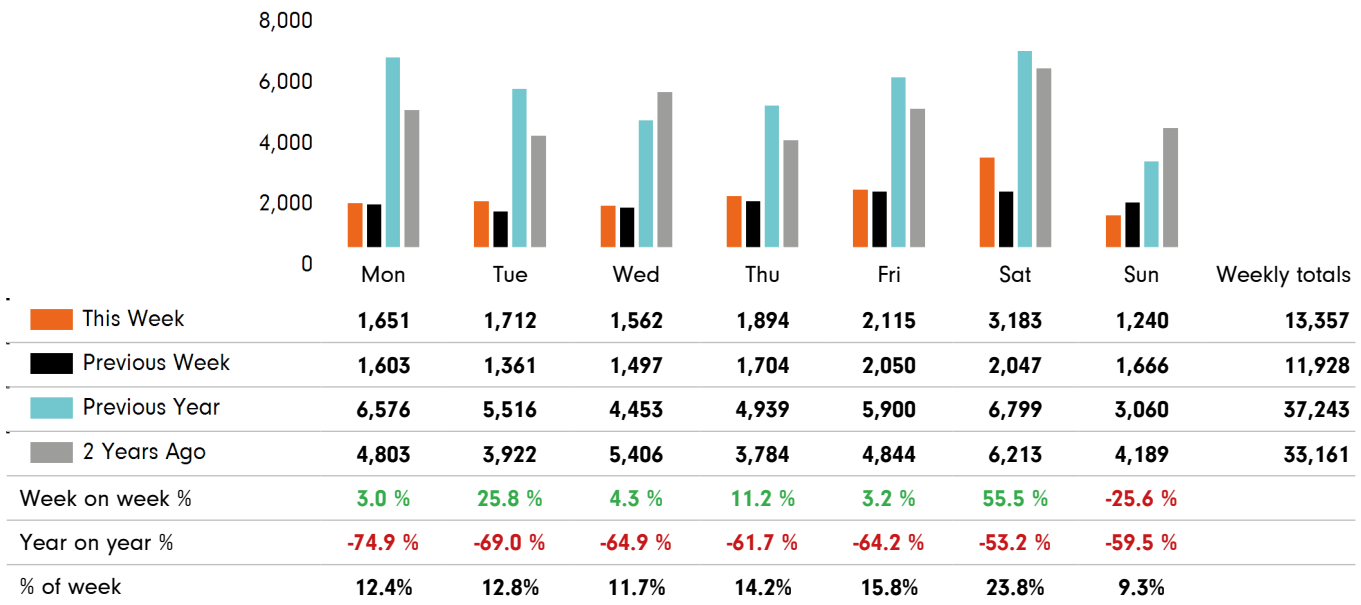

The change in footfall for Burnham on Sea over the last 52 weeks is 42.4% down on the previous year.

Footfall for the year to date is 65.8% down on the previous year.

The number of visitors counted for week commencing 18 January 2021 was 13,357.

The busiest day in week commencing 18 January 2021 was Saturday with 3,183 visitors.

The peak hour of the week was 12:00 on Saturday 23 January 2021 with footfall of 576

Footfall by week

■ This Week ■ Previous Year
■ Previous Week ■ 2 Years Ago

Weather

	Mon	Tue	Wed	Thu	Fri	Sat	Sun
This week	9°	11°	12°	8°	7°	6°	5°
Previous week	9°	10°	10°	11°	4°	10°	7°
Previous year	7°	4°	8°	7°	8°	8°	9°

Footfall by day

Footfall by hour

Footfall by week

Footfall by location