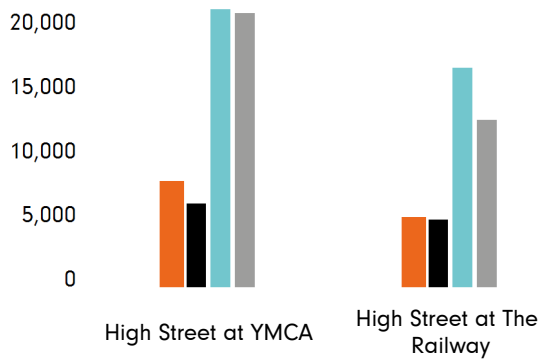

Footfall by location

■ This week
■ Previous week
■ Previous year
■ 2 Years ago

This Week	7,987	5,370
Previous Week	6,541	5,387
Previous Year	20,770	16,473
2 Years Ago	20,499	12,662
Week on week %	22.1 %	-0.3 %
Year on Year %	-61.5 %	-67.4 %

Notes

Year to Date % Change is the annual % change in footfall from January of this year compared to the same period last year. Week1, 2021 to Week 3, 2021 Vs Week 1, 2020 to Week 3, 2020

Year on Year % Change is the % change in footfall for this week compared to the same week in the previous year. Week3, 2021 Vs Week 3, 2020

Week on Week % Change is the % change in footfall for this week from the previous week. Week3 2021 Vs Week 2 2021