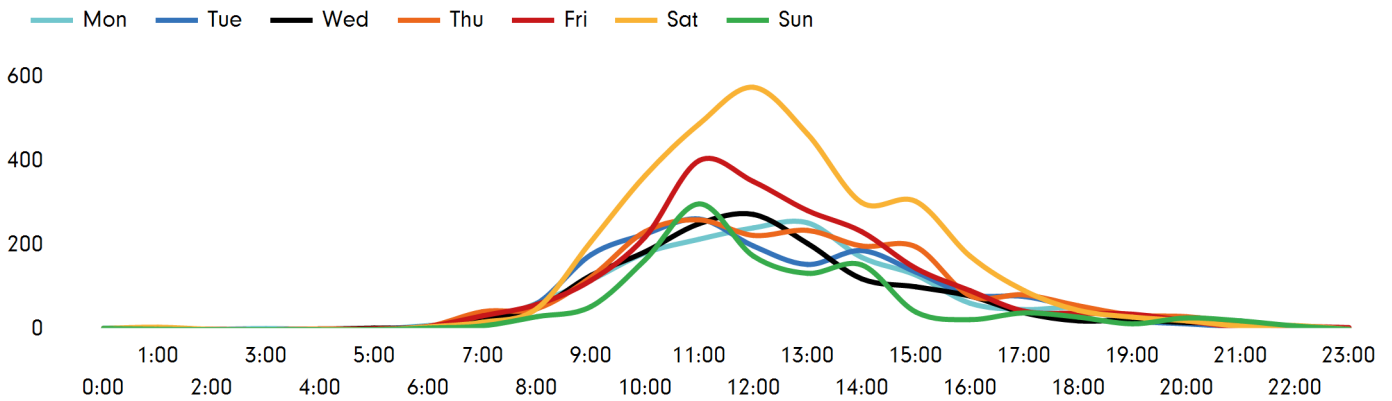

The busiest day in week commencing 18 January 2021 was Saturday with 3,183 visitors.

The peak hour of the week was 12:00 on Saturday 23 January 2021 with footfall of 576

Footfall by week

■ This Week ■ Previous Year
■ Previous Week ■ 2 Years Ago

Weather

	Mon	Tue	Wed	Thu	Fri	Sat	Sun
This week	9°	11°	12°	8°	7°	6°	5°
Previous week	9°	10°	10°	11°	4°	10°	7°
Previous year	7°	4°	8°	7°	8°	8°	9°

Footfall by day

Footfall by hour

Footfall by week

Footfall by location