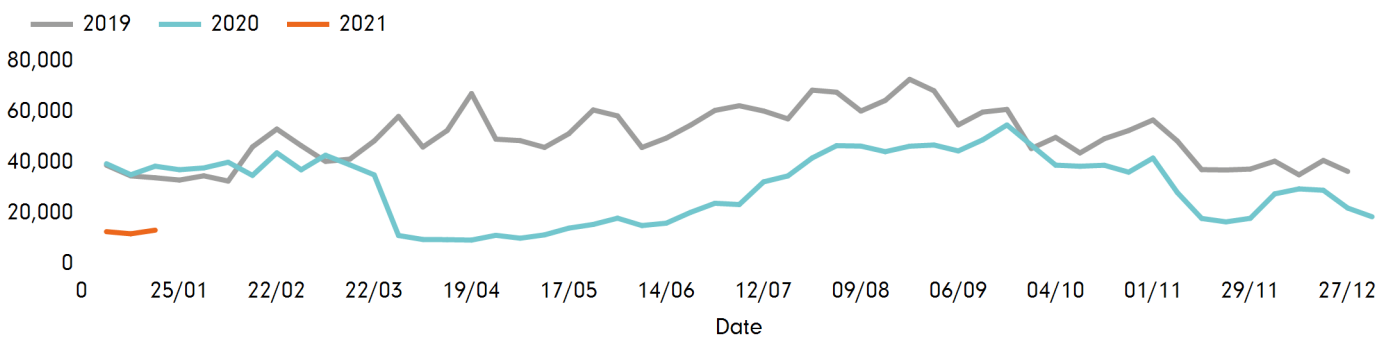

The change in footfall for Burnham on Sea over the last 52 weeks is 42.4% down on the previous year.

Footfall for the year to date is 65.8% down on the previous year.

The number of visitors counted for week commencing 18 January 2021 was 13,357.

The busiest day in week commencing 18 January 2021 was Saturday with 3,183 visitors.

The peak hour of the week was 12:00 on Saturday 23 January 2021 with footfall of 576

Footfall by week

■ This Week ■ Previous Year
■ Previous Week ■ 2 Years Ago

Weather

	Mon	Tue	Wed	Thu	Fri	Sat	Sun
This week	9°	11°	12°	8°	7°	6°	5°
Previous week	9°	10°	10°	11°	4°	10°	7°
Previous year	7°	4°	8°	7°	8°	8°	9°

Footfall by day

Footfall by hour

Footfall by week

Footfall by location

■ This week
 ■ Previous week
 ■ Previous year
 ■ 2 Years ago

This Week	7,987	5,370
Previous Week	6,541	5,387
Previous Year	20,770	16,473
2 Years Ago	20,499	12,662
Week on week %	22.1 %	-0.3 %
Year on Year %	-61.5 %	-67.4 %