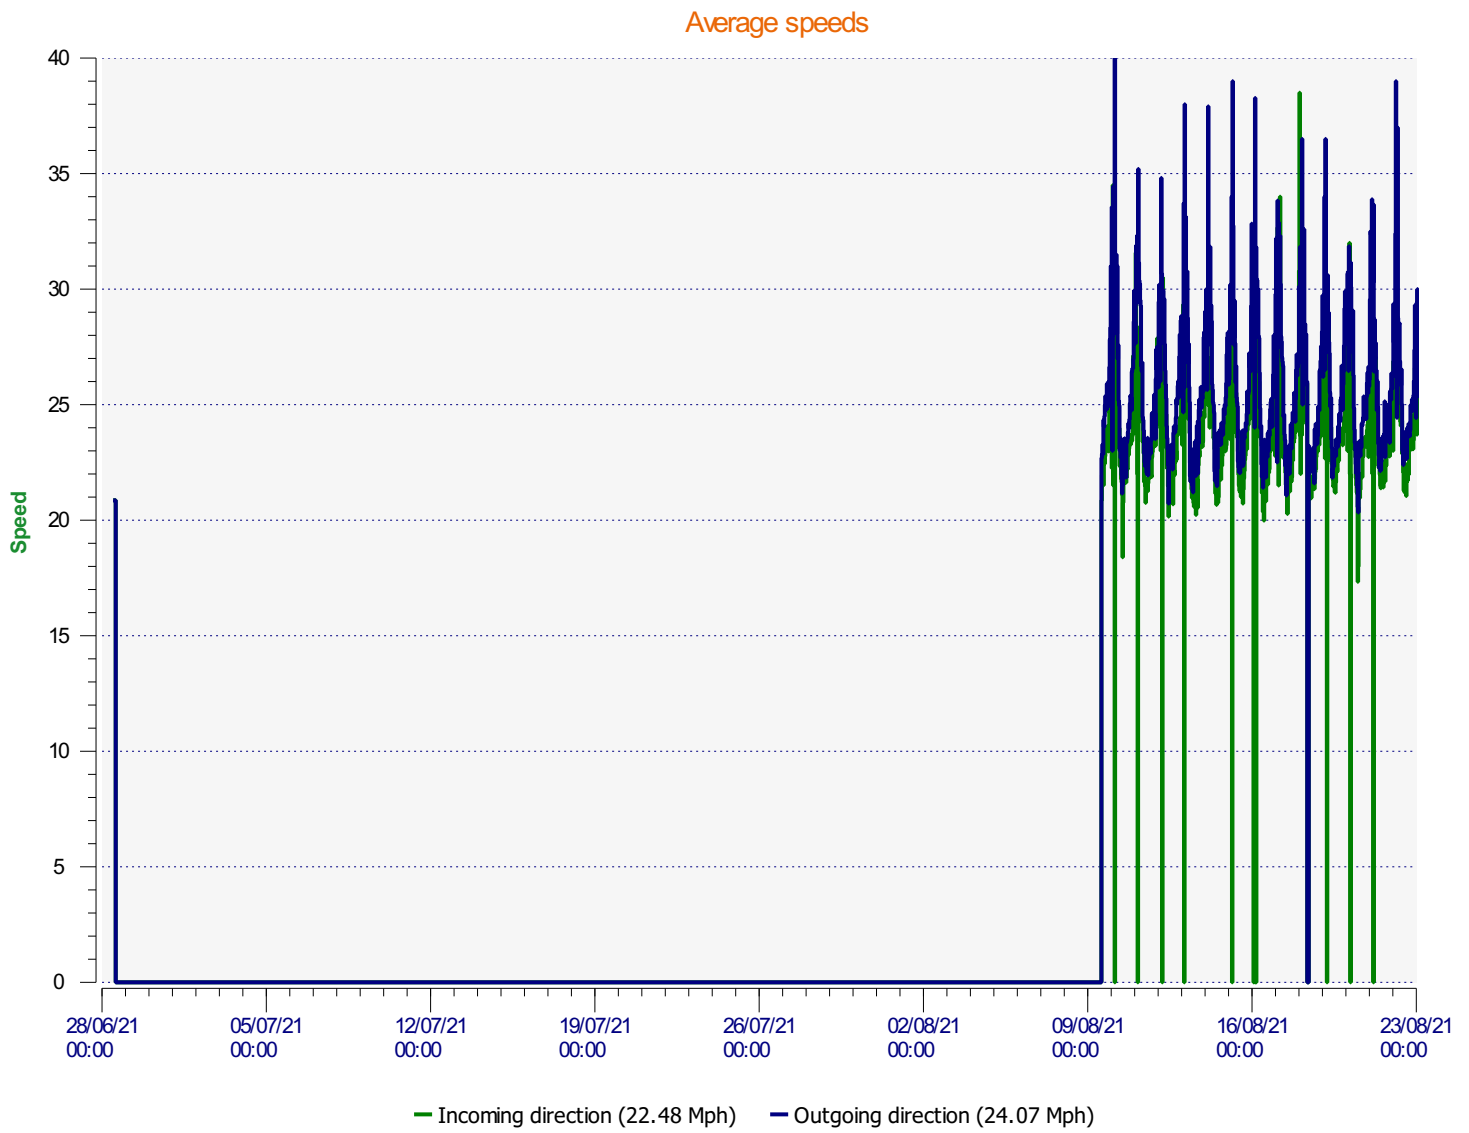

Start date: Tuesday, August 10, 2021 1:30 PM
End date: Monday, August 23, 2021 8:00 AM

Location: Berrow Road

Comments: on lamp 107 near Stoddens Road