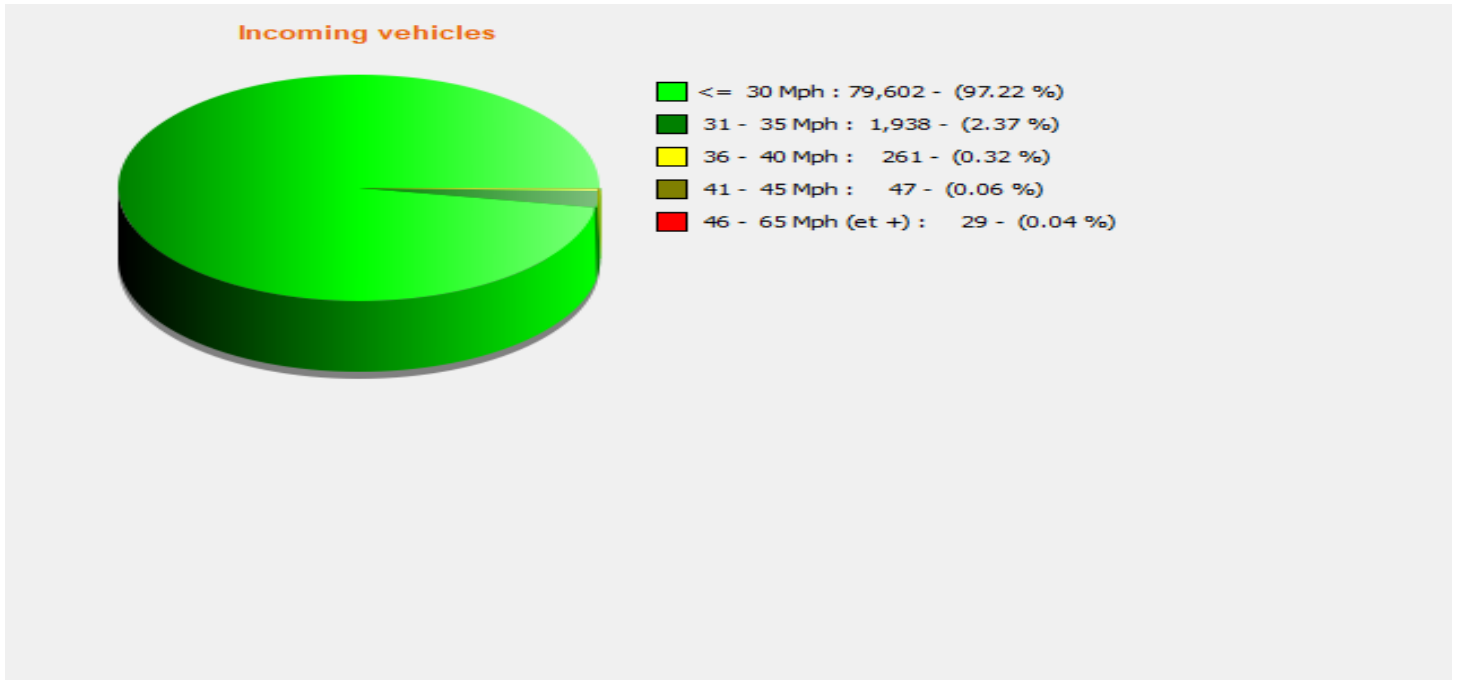

Location: Berrow Road

Comments: on lamp 107 near Stoddens Road

Start date: Tuesday, August 10, 2021 1:30 PM
End date: Monday, August 23, 2021 8:00 AM

Location: Berrow Road

Comments: on lamp 107 near Stoddens Road

Start date: Tuesday, August 10, 2021 1:30 PM
End date: Monday, August 23, 2021 8:00 AM

Location: Berrow Road

Comments: on lamp 107 near Stoddens Road

Start date: Tuesday, August 10, 2021 1:30 PM
End date: Monday, August 23, 2021 8:00 AM

Location: Berrow Road

Comments: on lamp 107 near Stoddens Road

Outgoing vehicles

■	<= 30 Mph : 64,440 - (91.09 %)
■	31 - 35 Mph : 5,201 - (7.35 %)
■	36 - 40 Mph : 754 - (1.07 %)
■	41 - 45 Mph : 160 - (0.23 %)
■	46 - 65 Mph (et +) : 186 - (0.26 %)