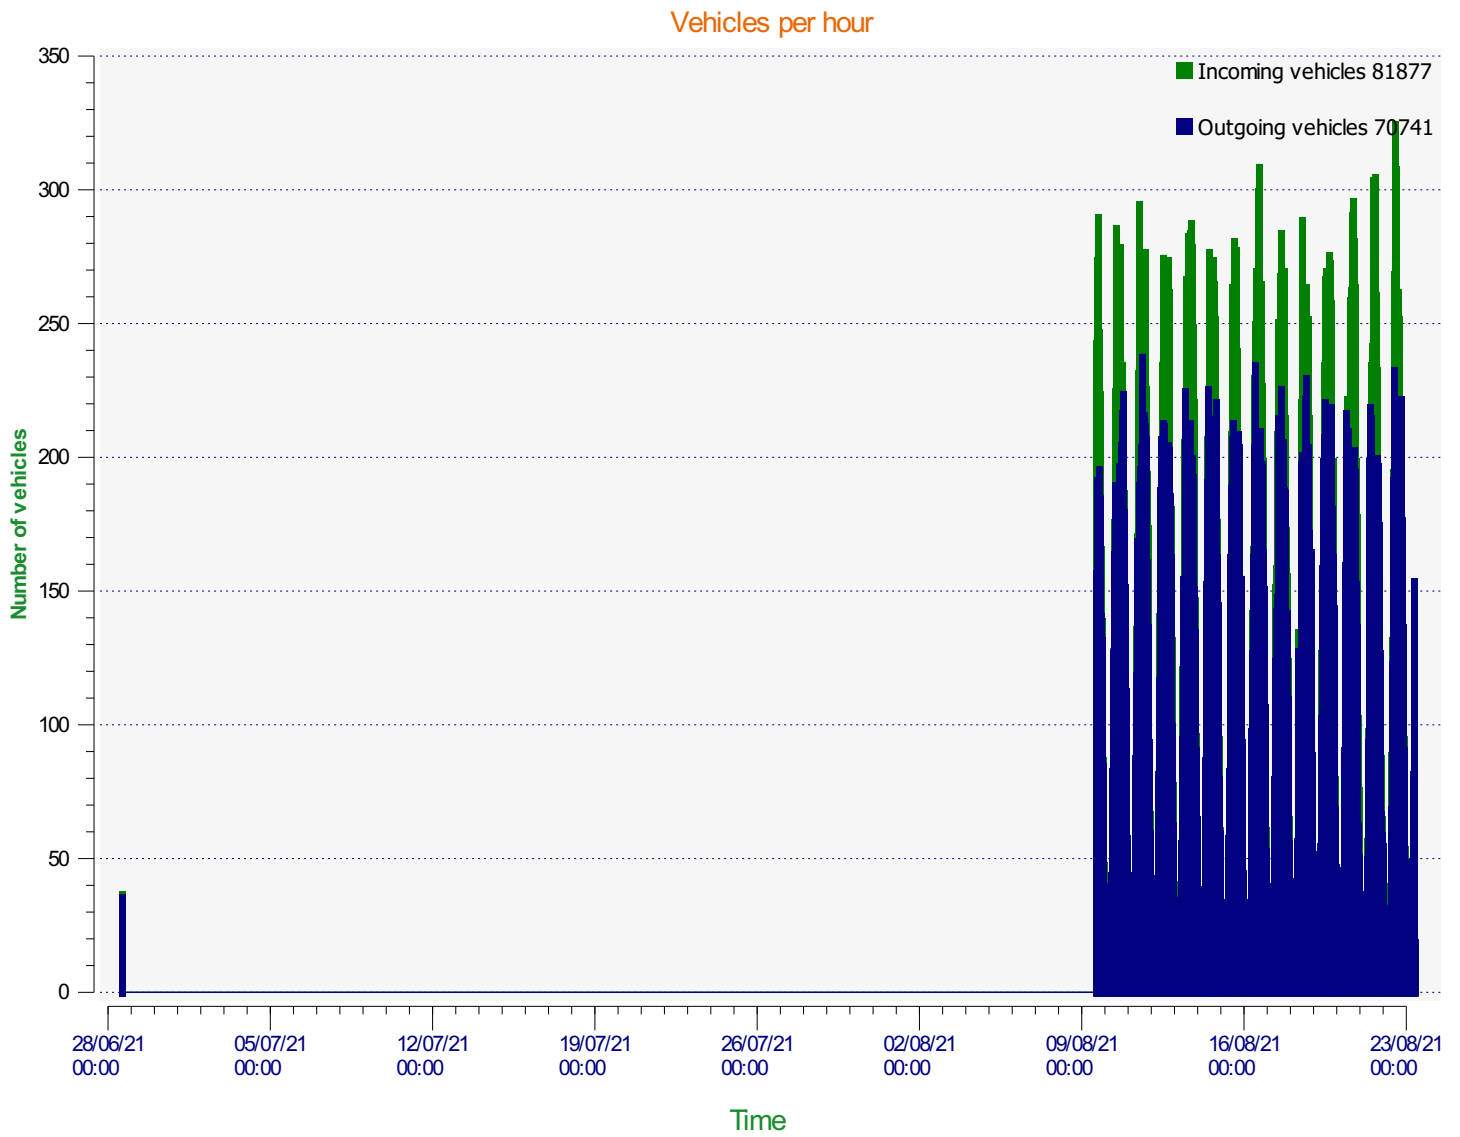

Location: Berrow Road

Comments: on lamp 107 near Stoddens Road

Start date: Tuesday, August 10, 2021 1:30 PM
End date: Monday, August 23, 2021 8:00 AM

Location: Berrow Road

Comments: on lamp 107 near Stoddens Road

Start date: Tuesday, August 10, 2021 1:30 PM
End date: Monday, August 23, 2021 8:00 AM

Location: Berrow Road

Comments: on lamp 107 near Stoddens Road

Start date: Tuesday, August 10, 2021 1:30 PM
End date: Monday, August 23, 2021 8:00 AM

Location: Berrow Road

Comments: on lamp 107 near Stoddens Road

Outgoing vehicles

■	<= 30 Mph : 64,440 - (91.09 %)
■	31 - 35 Mph : 5,201 - (7.35 %)
■	36 - 40 Mph : 754 - (1.07 %)
■	41 - 45 Mph : 160 - (0.23 %)
■	46 - 65 Mph (et +) : 186 - (0.26 %)

Start date: Tuesday, August 10, 2021 1:30 PM
End date: Monday, August 23, 2021 8:00 AM

Location: Berrow Road

Comments: on lamp 107 near Stoddens Road

Speed percentiles (incoming)

V30: 20.00Mph **V50:** 21.00Mph **V85:** 24.00Mph