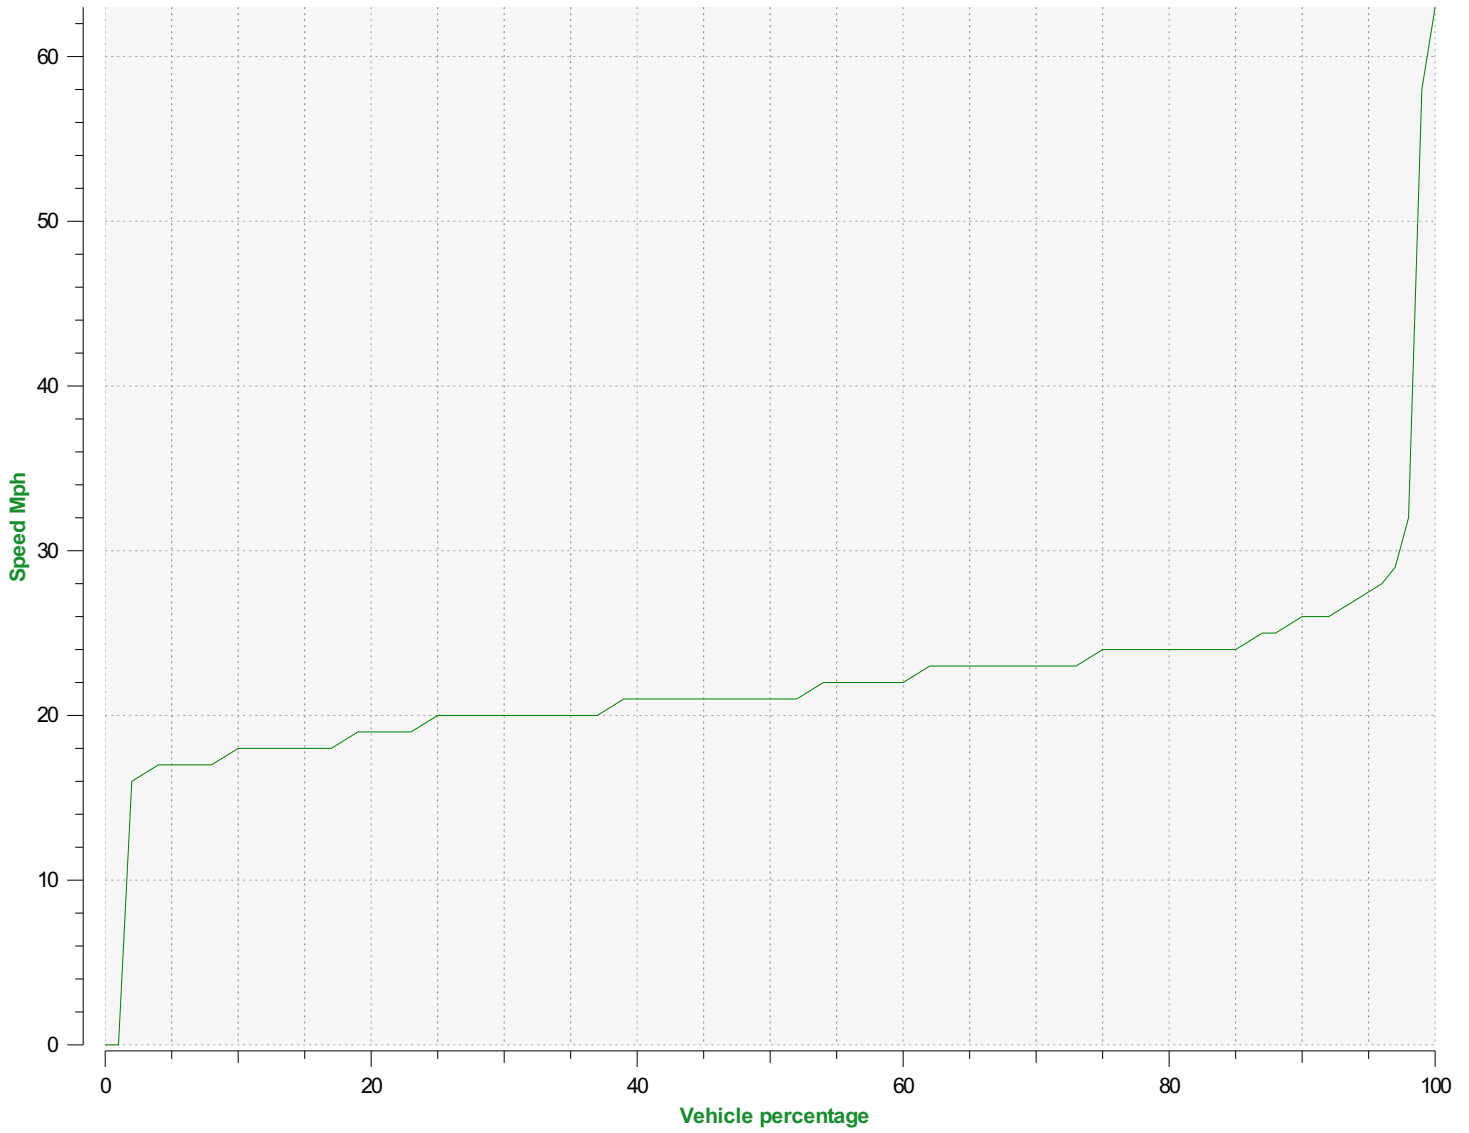

Start date: Tuesday, August 10, 2021 1:30 PM
End date: Monday, August 23, 2021 8:00 AM

Location: Berrow Road

Comments: on lamp 107 near Stoddens Road

Start date: Tuesday, August 10, 2021 1:30 PM
End date: Monday, August 23, 2021 8:00 AM

Location: Berrow Road

Comments: on lamp 107 near Stoddens Road

Outgoing vehicles

■	<= 30 Mph : 64,440 - (91.09 %)
■	31 - 35 Mph : 5,201 - (7.35 %)
■	36 - 40 Mph : 754 - (1.07 %)
■	41 - 45 Mph : 160 - (0.23 %)
■	46 - 65 Mph (et +) : 186 - (0.26 %)

Start date: Tuesday, August 10, 2021 1:30 PM
End date: Monday, August 23, 2021 8:00 AM

Location: Berrow Road

Comments: on lamp 107 near Stoddens Road

Speed percentiles (incoming)

V30: 20.00Mph **V50:** 21.00Mph **V85:** 24.00Mph

Start date: Tuesday, August 10, 2021 1:30 PM
End date: Monday, August 23, 2021 8:00 AM

Location: Berrow Road

Comments: on lamp 107 near Stoddens Road

Speed percentile(outgoing)

V30: 21.00Mph **V50:** 23.00Mph **V85:** 27.00Mph