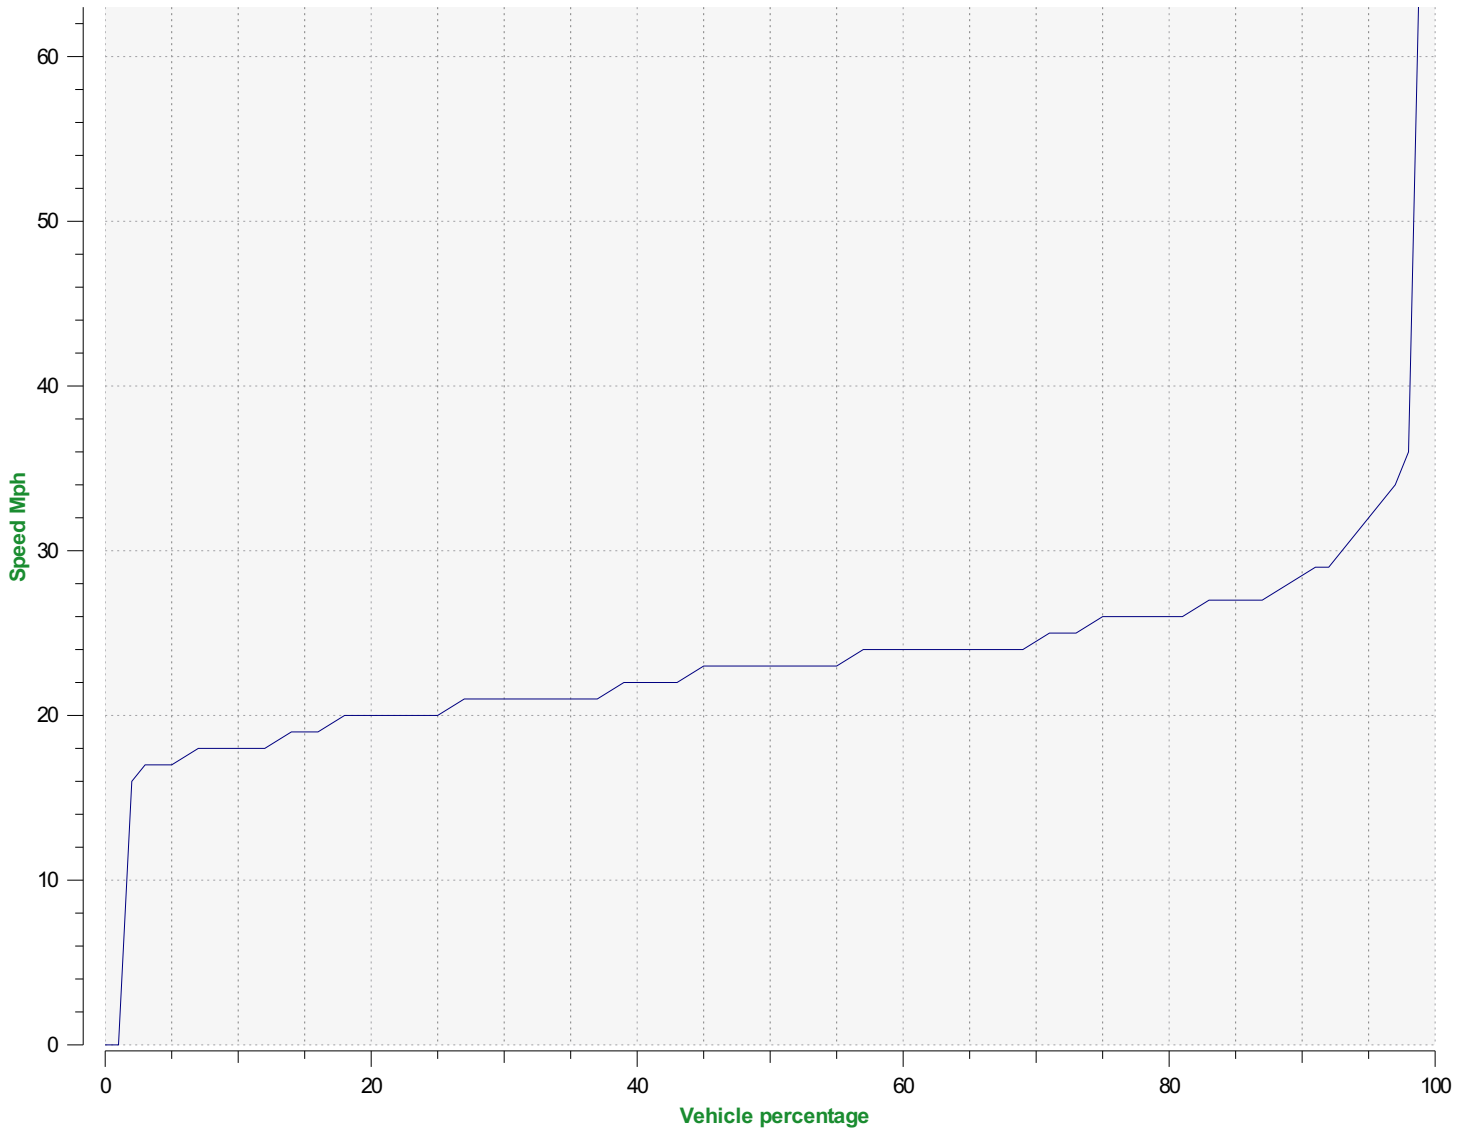

Location: Berrow Road

Comments: on lamp 107 near Stoddens Road

Outgoing vehicles

■	<= 30 Mph : 64,440 - (91.09 %)
■	31 - 35 Mph : 5,201 - (7.35 %)
■	36 - 40 Mph : 754 - (1.07 %)
■	41 - 45 Mph : 160 - (0.23 %)
■	46 - 65 Mph (et +) : 186 - (0.26 %)

Start date: Tuesday, August 10, 2021 1:30 PM
End date: Monday, August 23, 2021 8:00 AM

Location: Berrow Road

Comments: on lamp 107 near Stoddens Road

Speed percentiles (incoming)

V30: 20.00Mph **V50:** 21.00Mph **V85:** 24.00Mph

Start date: Tuesday, August 10, 2021 1:30 PM
End date: Monday, August 23, 2021 8:00 AM

Location: Berrow Road

Comments: on lamp 107 near Stoddens Road

Speed percentile(outgoing)

V30: 21.00Mph **V50:** 23.00Mph **V85:** 27.00Mph

Start date: Tuesday, August 10, 2021 1:30 PM
End date: Monday, August 23, 2021 8:00 AM

Location: Berrow Road

Comments: on lamp 107 near Stoddens Road