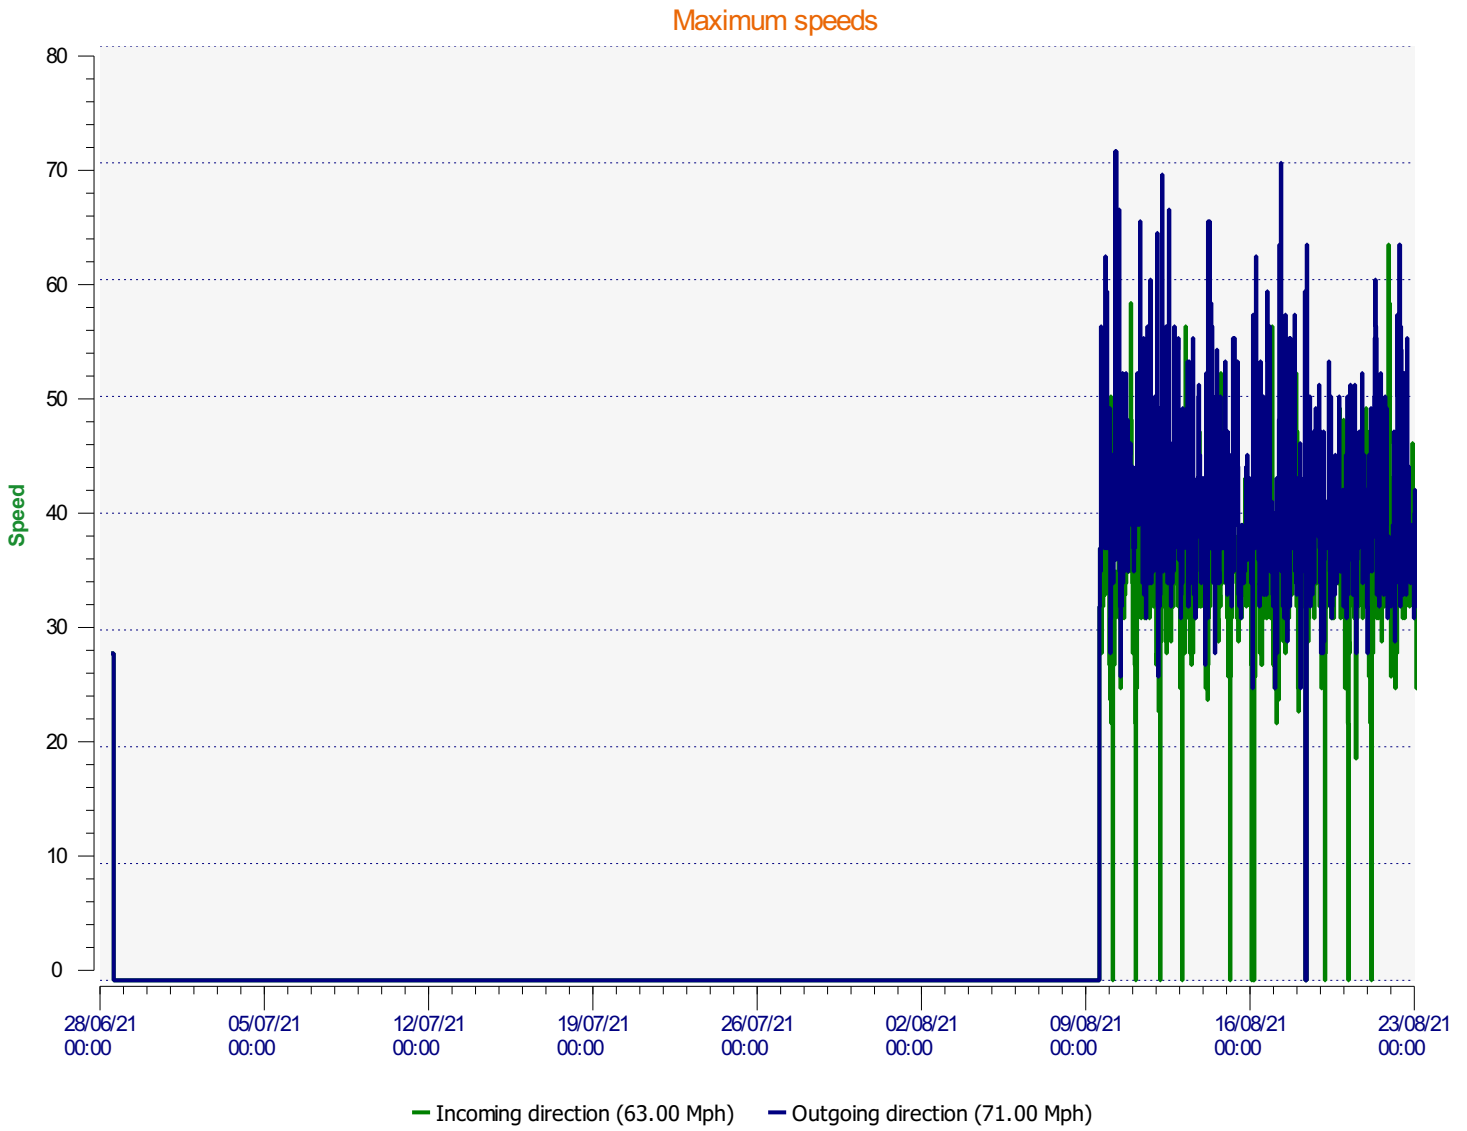

Location: Berrow Road

Comments: on lamp 107 near Stoddens Road

Start date: Tuesday, August 10, 2021 1:30 PM
End date: Monday, August 23, 2021 8:00 AM

Location: Berrow Road

Comments: on lamp 107 near Stoddens Road

Location: Berrow Road

Comments: on lamp 107 near Stoddens Road

Outgoing vehicles

■	<= 30 Mph : 64,440 - (91.09 %)
■	31 - 35 Mph : 5,201 - (7.35 %)
■	36 - 40 Mph : 754 - (1.07 %)
■	41 - 45 Mph : 160 - (0.23 %)
■	46 - 65 Mph (et +) : 186 - (0.26 %)

Start date: Tuesday, August 10, 2021 1:30 PM
End date: Monday, August 23, 2021 8:00 AM

Location: Berrow Road

Comments: on lamp 107 near Stoddens Road

Speed percentiles (incoming)

V30: 20.00Mph **V50:** 21.00Mph **V85:** 24.00Mph

Start date: Tuesday, August 10, 2021 1:30 PM
End date: Monday, August 23, 2021 8:00 AM

Location: Berrow Road

Comments: on lamp 107 near Stoddens Road

Speed percentile(outgoing)

V30: 21.00Mph **V50:** 23.00Mph **V85:** 27.00Mph